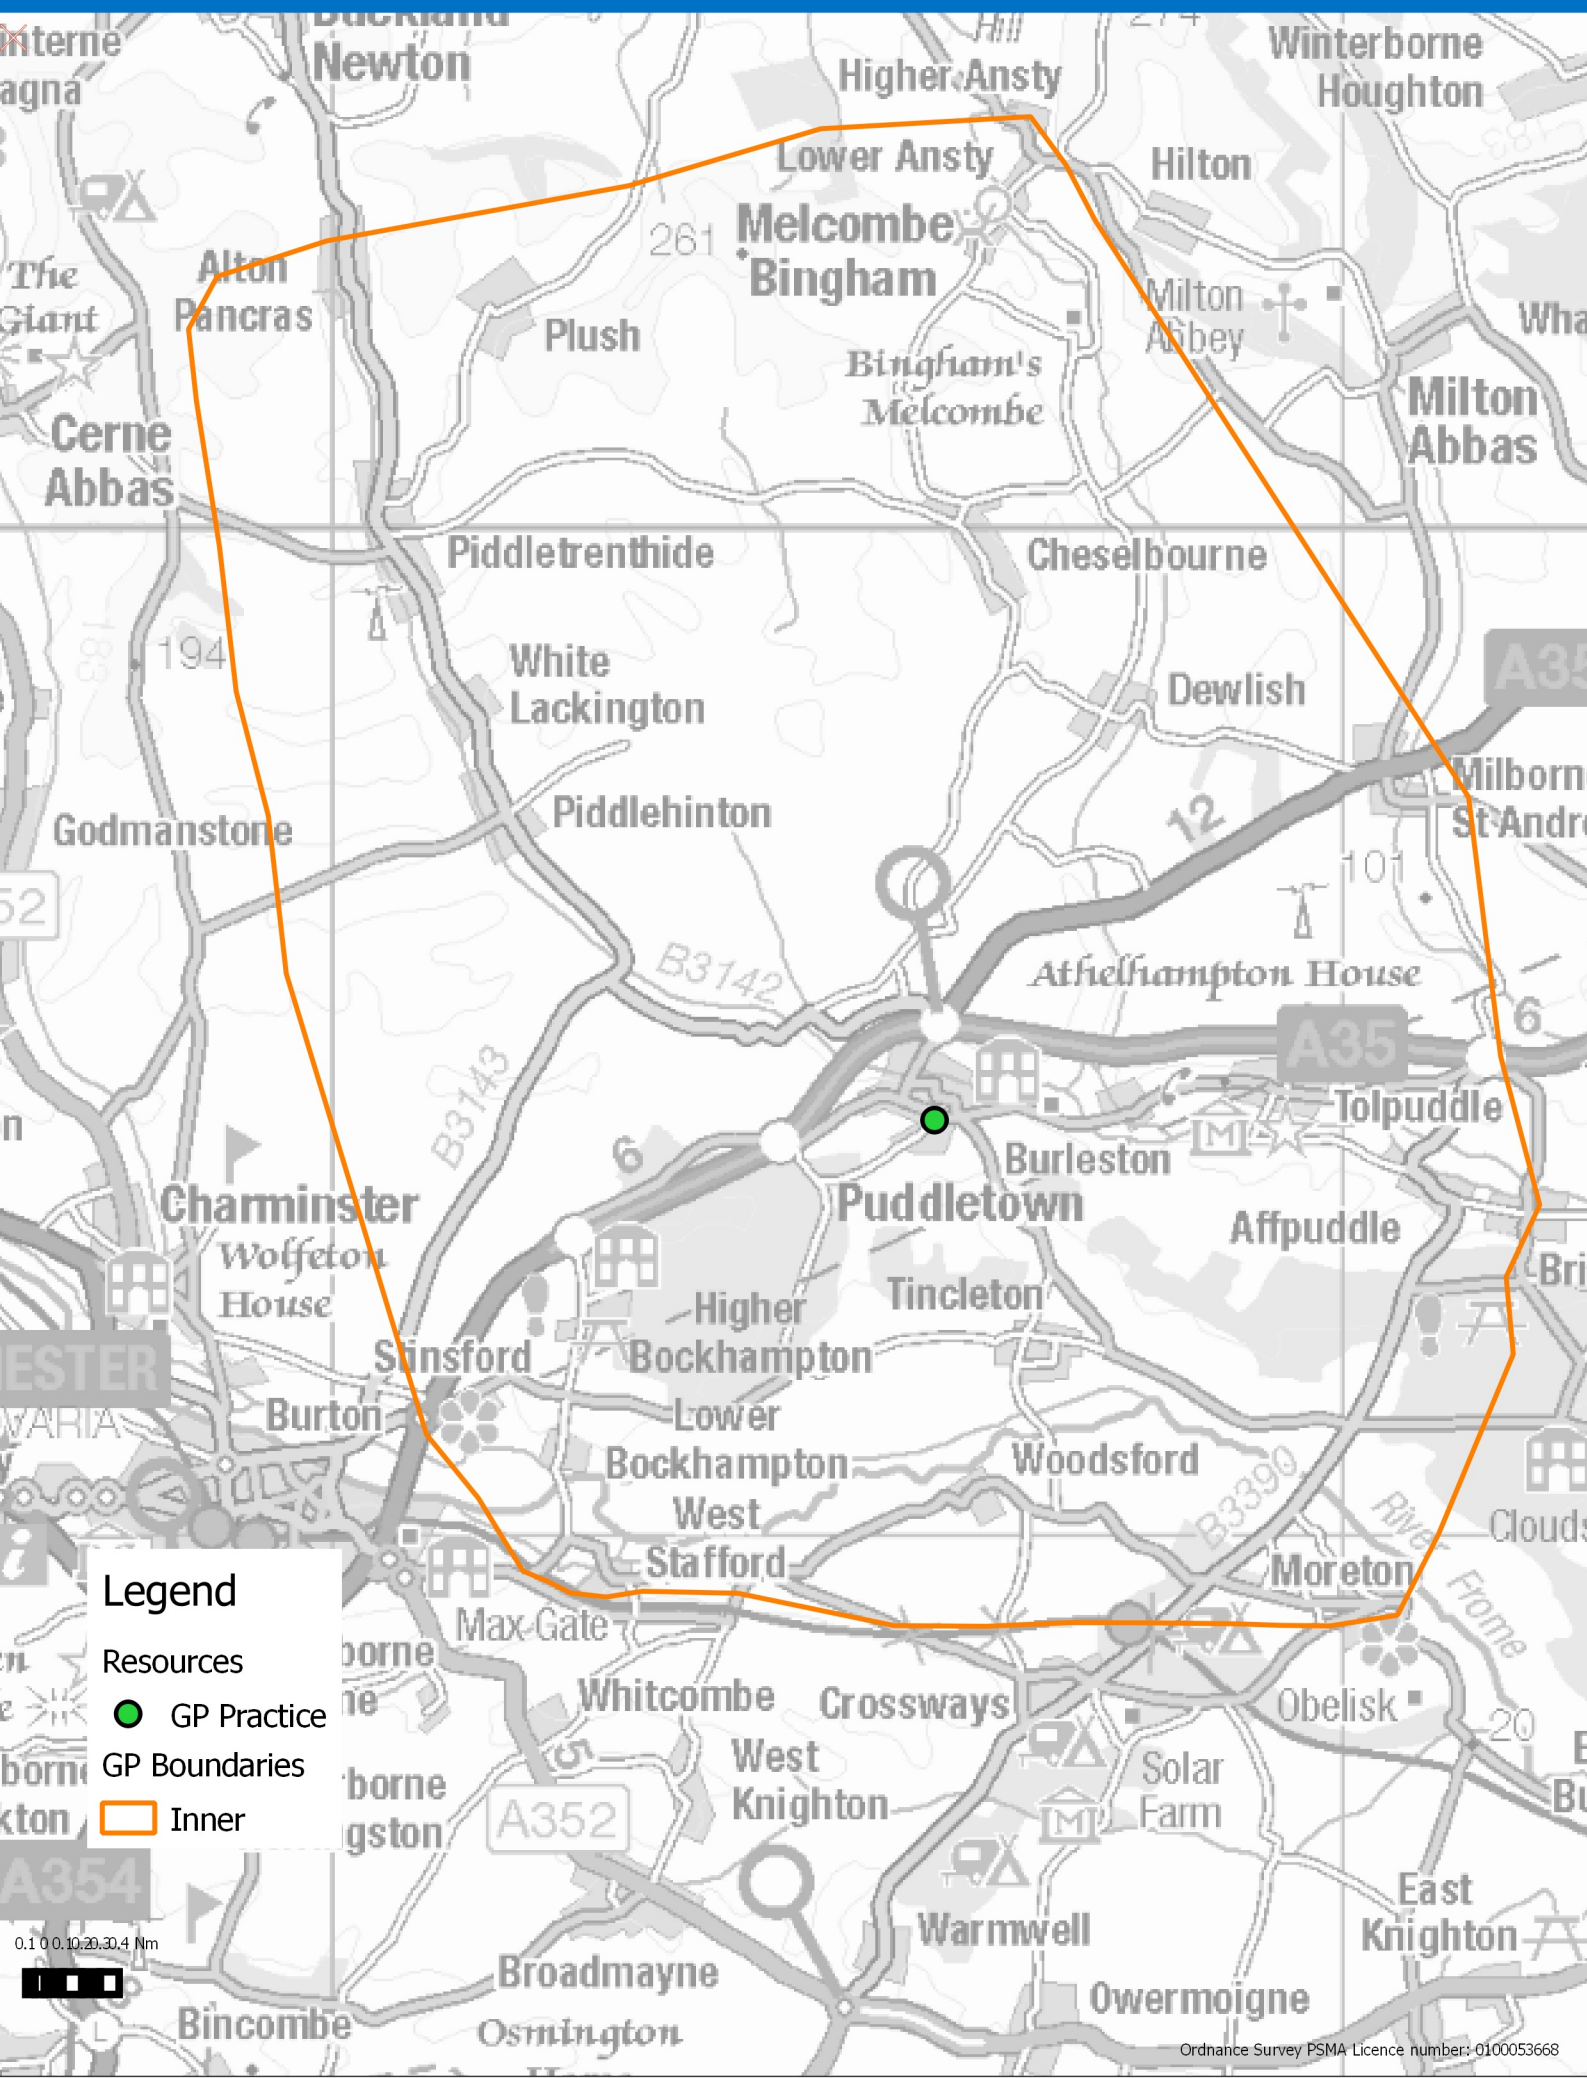

# Puddletown Surgery

### Legend

- Resources
- GP Practice
- GP Boundaries
- Inner

0.1 0.0 10.20.30.4 Nm